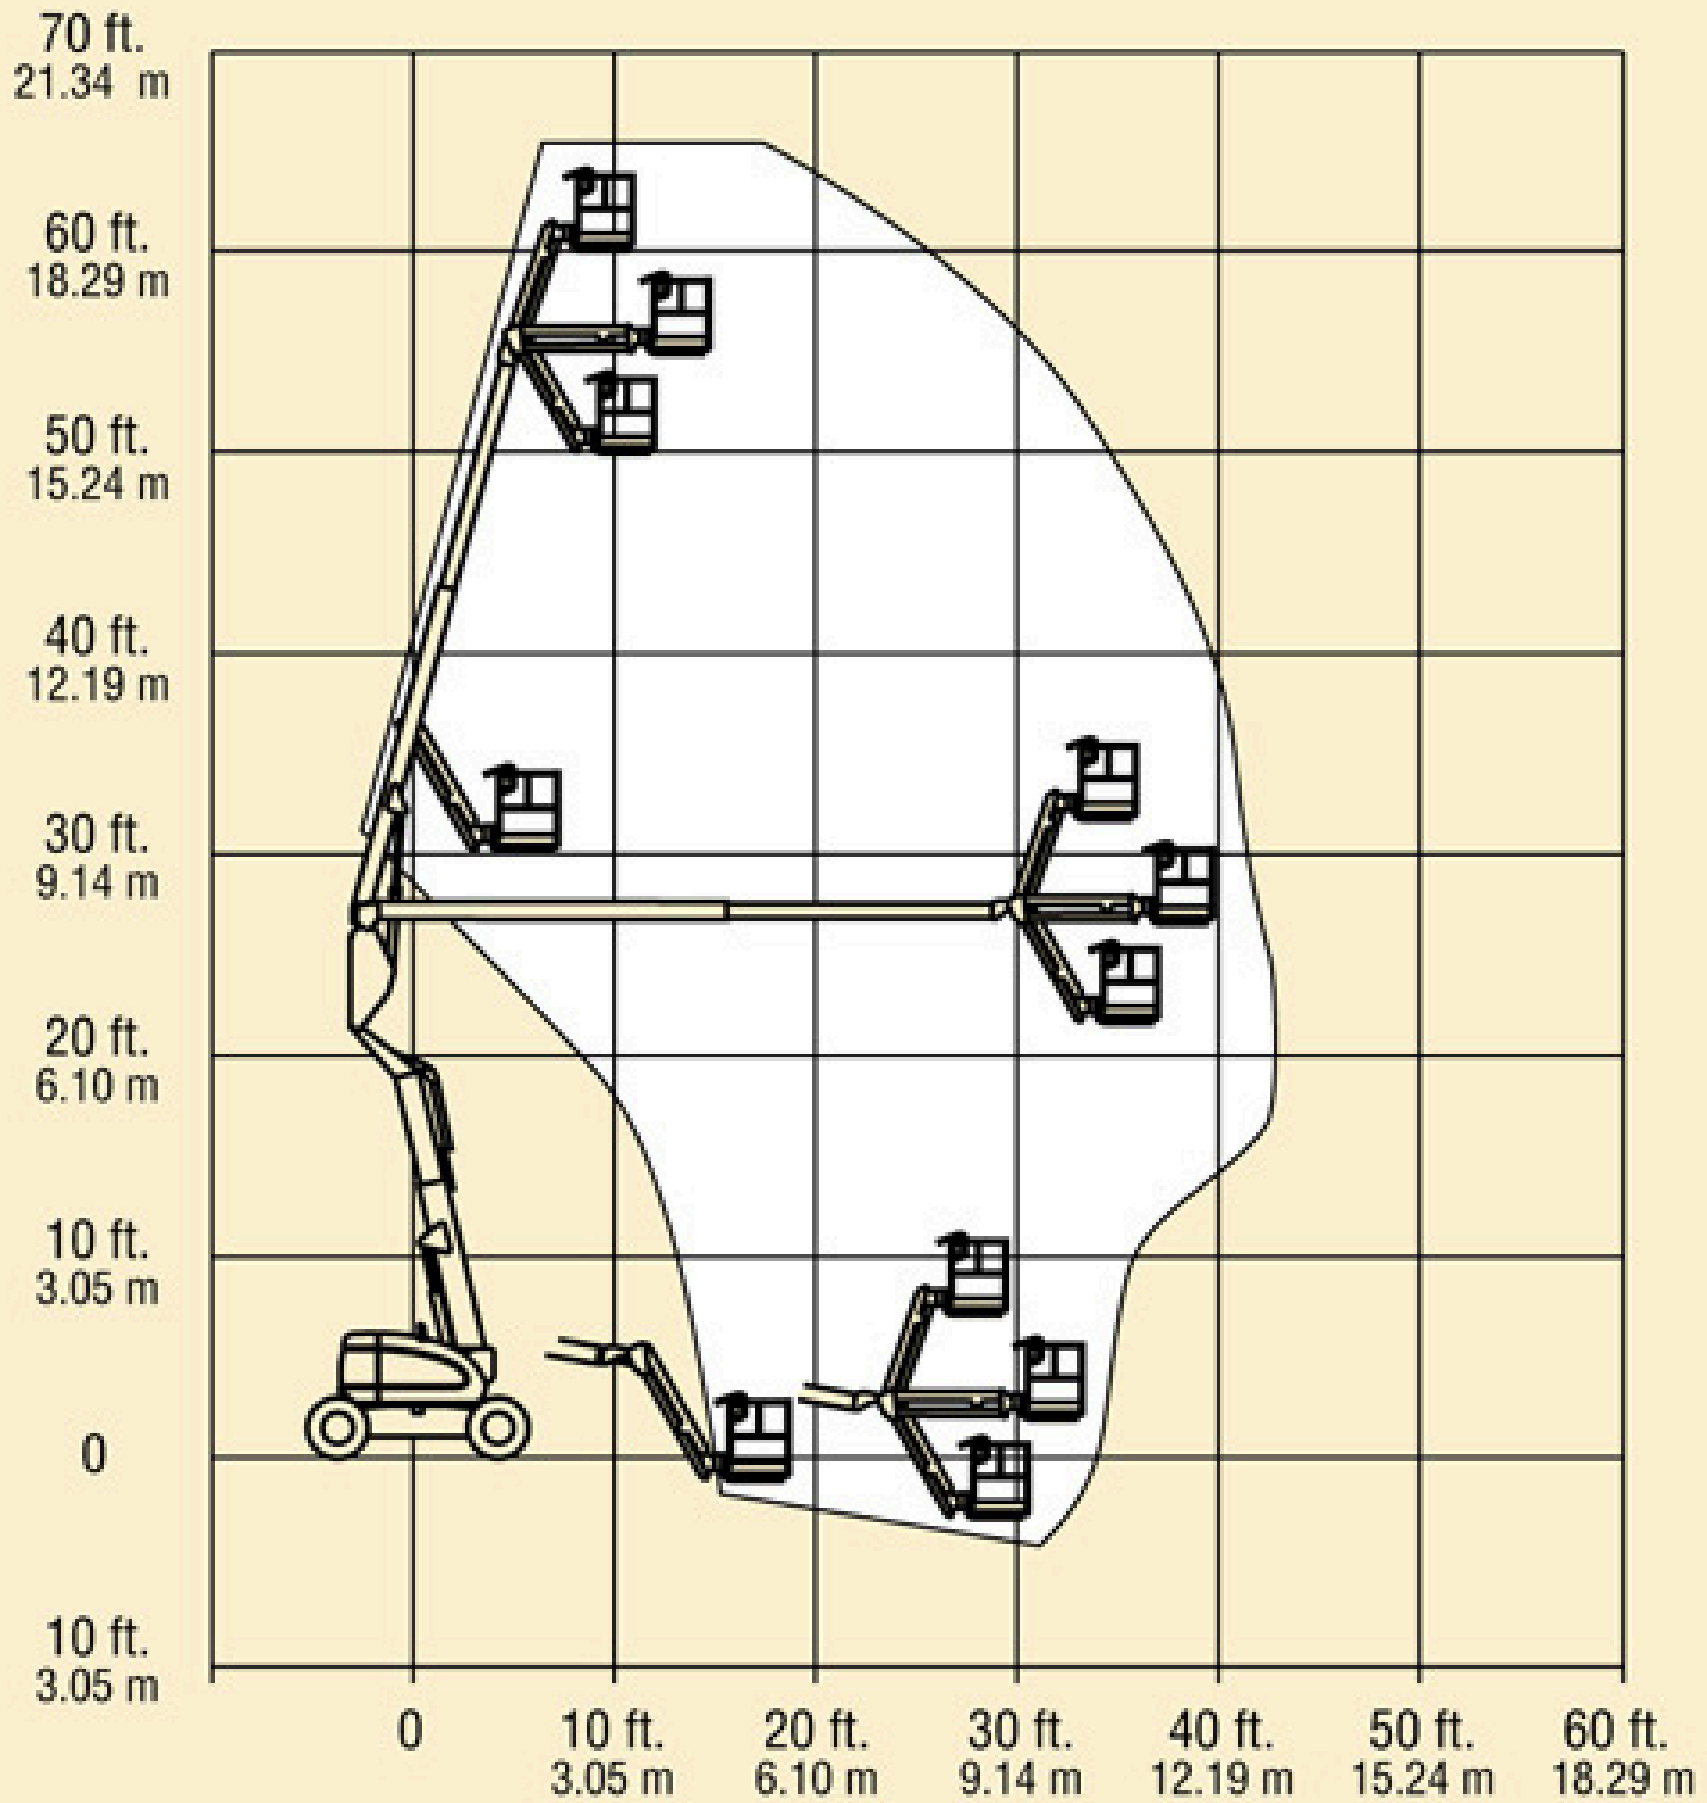

JLG 600AJ

REACH SPECIFICATIONS

Platform Height	60 ft. (18.29 m)
Horizontal Outreach	39 ft. 9 in. (12.12 m)
Up and Over Clearance	26 ft. 5 in. (8.1 m)
Swing	360 Degrees Continuous
Platform Capacity—Restricted	500 lbs. (230 kg)
Platform Capacity—Unrestricted	500 lbs. (230 kg)
Platform Rotator	180 Degrees Hydraulic
Jib (Range of Articulation)	130 Degrees (+70, -60)